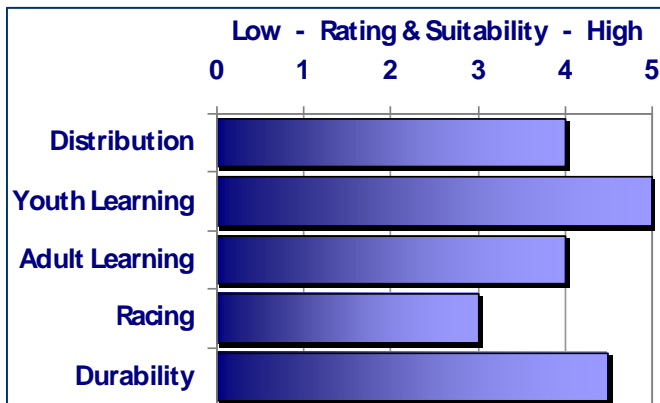

## Topaz System

The Topaz System is the perfect introduction to sailing. The boat is a suitable size for one youth, one adult, two youth or an adult and a youth